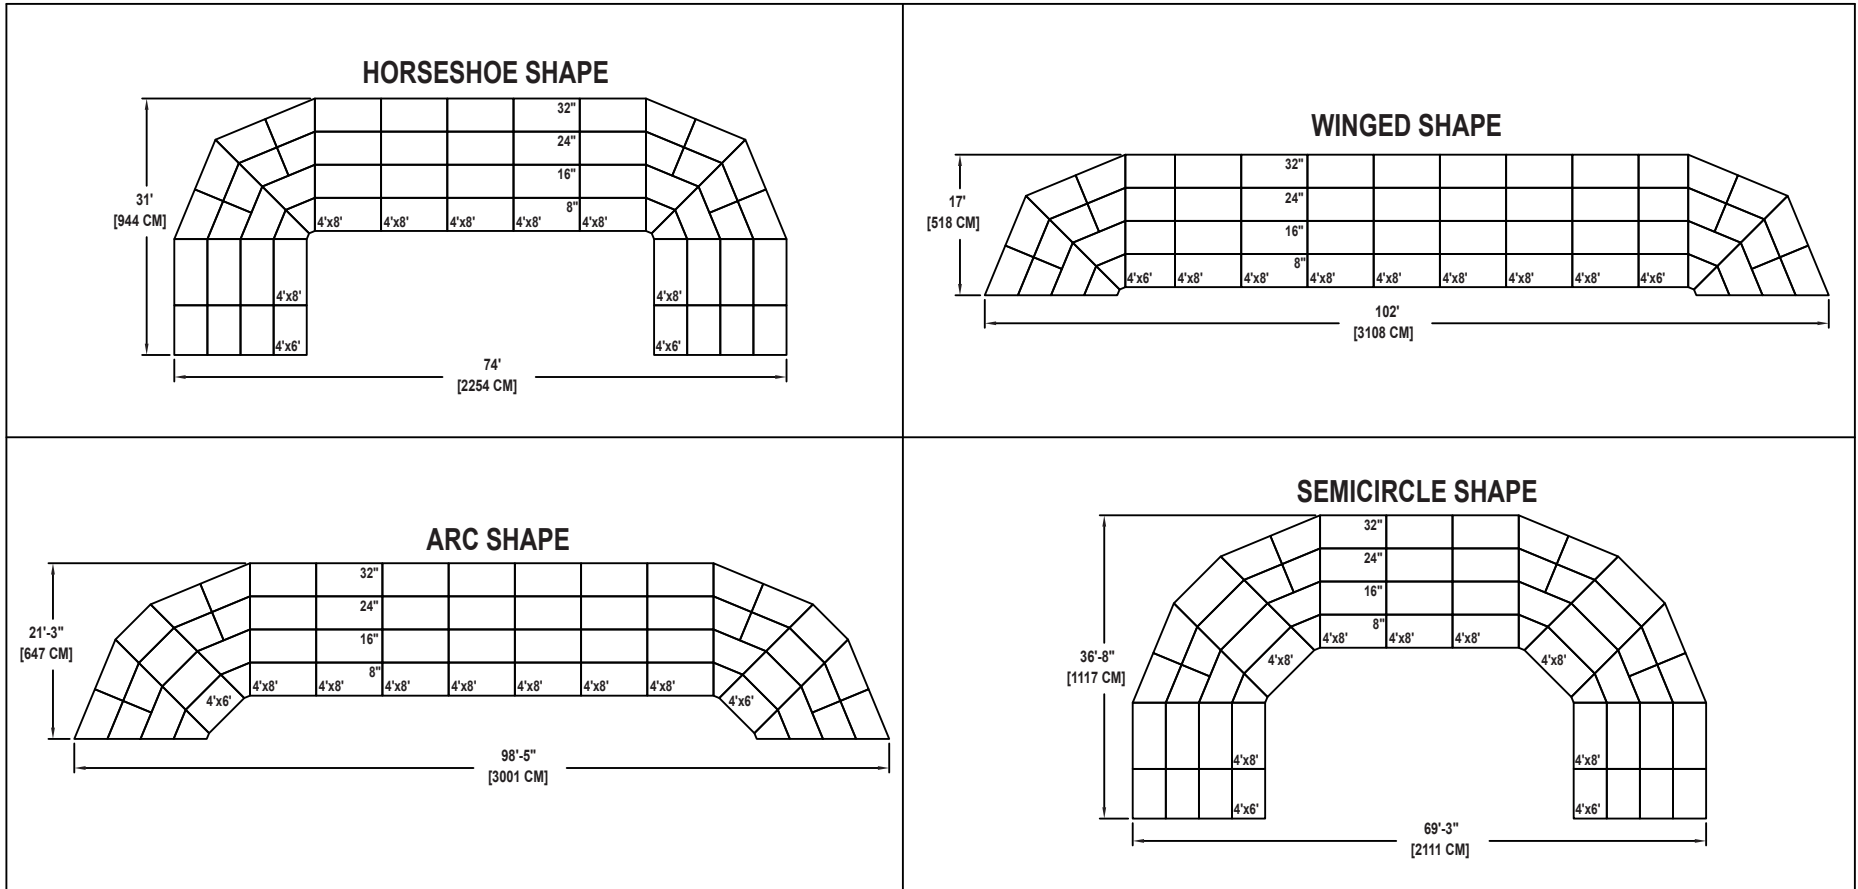

SEATED BAND / ORCHESTRA RISER SET

NO. 965

SEATING CAPACITY NOT USING THE FLOOR, 128.

SEATING CAPACITY WITH ONE ROW ON THE FLOOR, 153.

SEATING CAPACITY IS BASED ON 32" CHAIR SPACING.

C O R P O R A T I O N

Drawing 100A309_C
Sheet 32 of 40